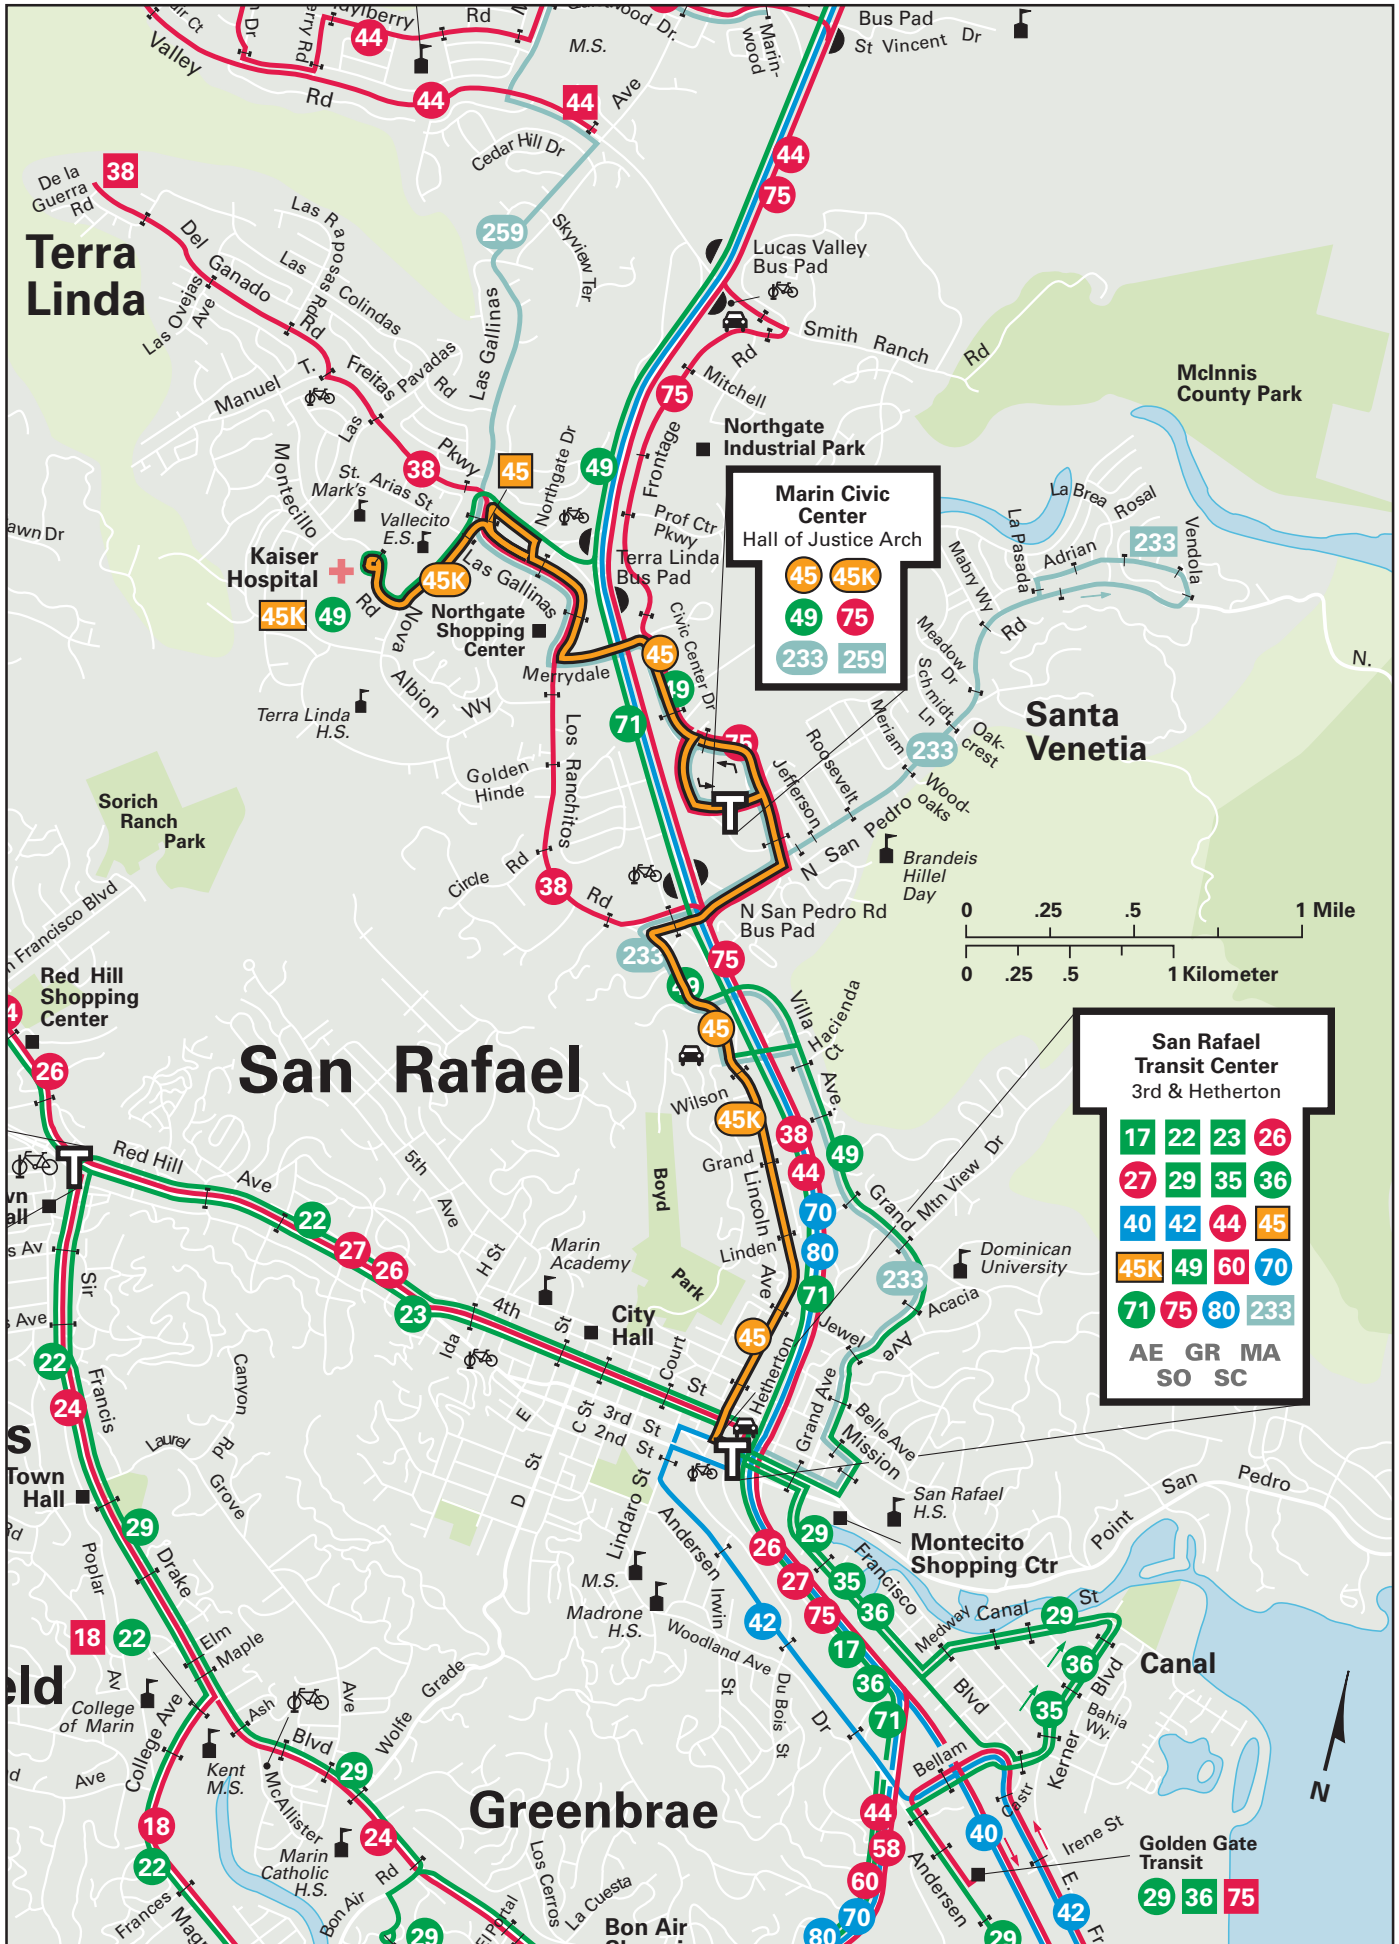

Route 45 and Route 45K

Marin Civic Center
Hall of Justice Arch

- 45 (orange)
- 45K (orange)
- 49 (green)
- 75 (red)
- 233 (blue)
- 259 (green)

San Rafael Transit Center
3rd & Hetherton

- 17 (green)
- 22 (green)
- 23 (green)
- 26 (red)
- 27 (red)
- 29 (green)
- 35 (green)
- 36 (green)
- 40 (blue)
- 42 (blue)
- 44 (red)
- 45 (orange)
- 45K (orange)
- 49 (green)
- 60 (red)
- 70 (blue)
- 71 (green)
- 75 (red)
- 80 (blue)
- 233 (blue)

AE GR MA
SO SC

Golden Gate Transit

- 29 (green)
- 36 (green)
- 75 (red)